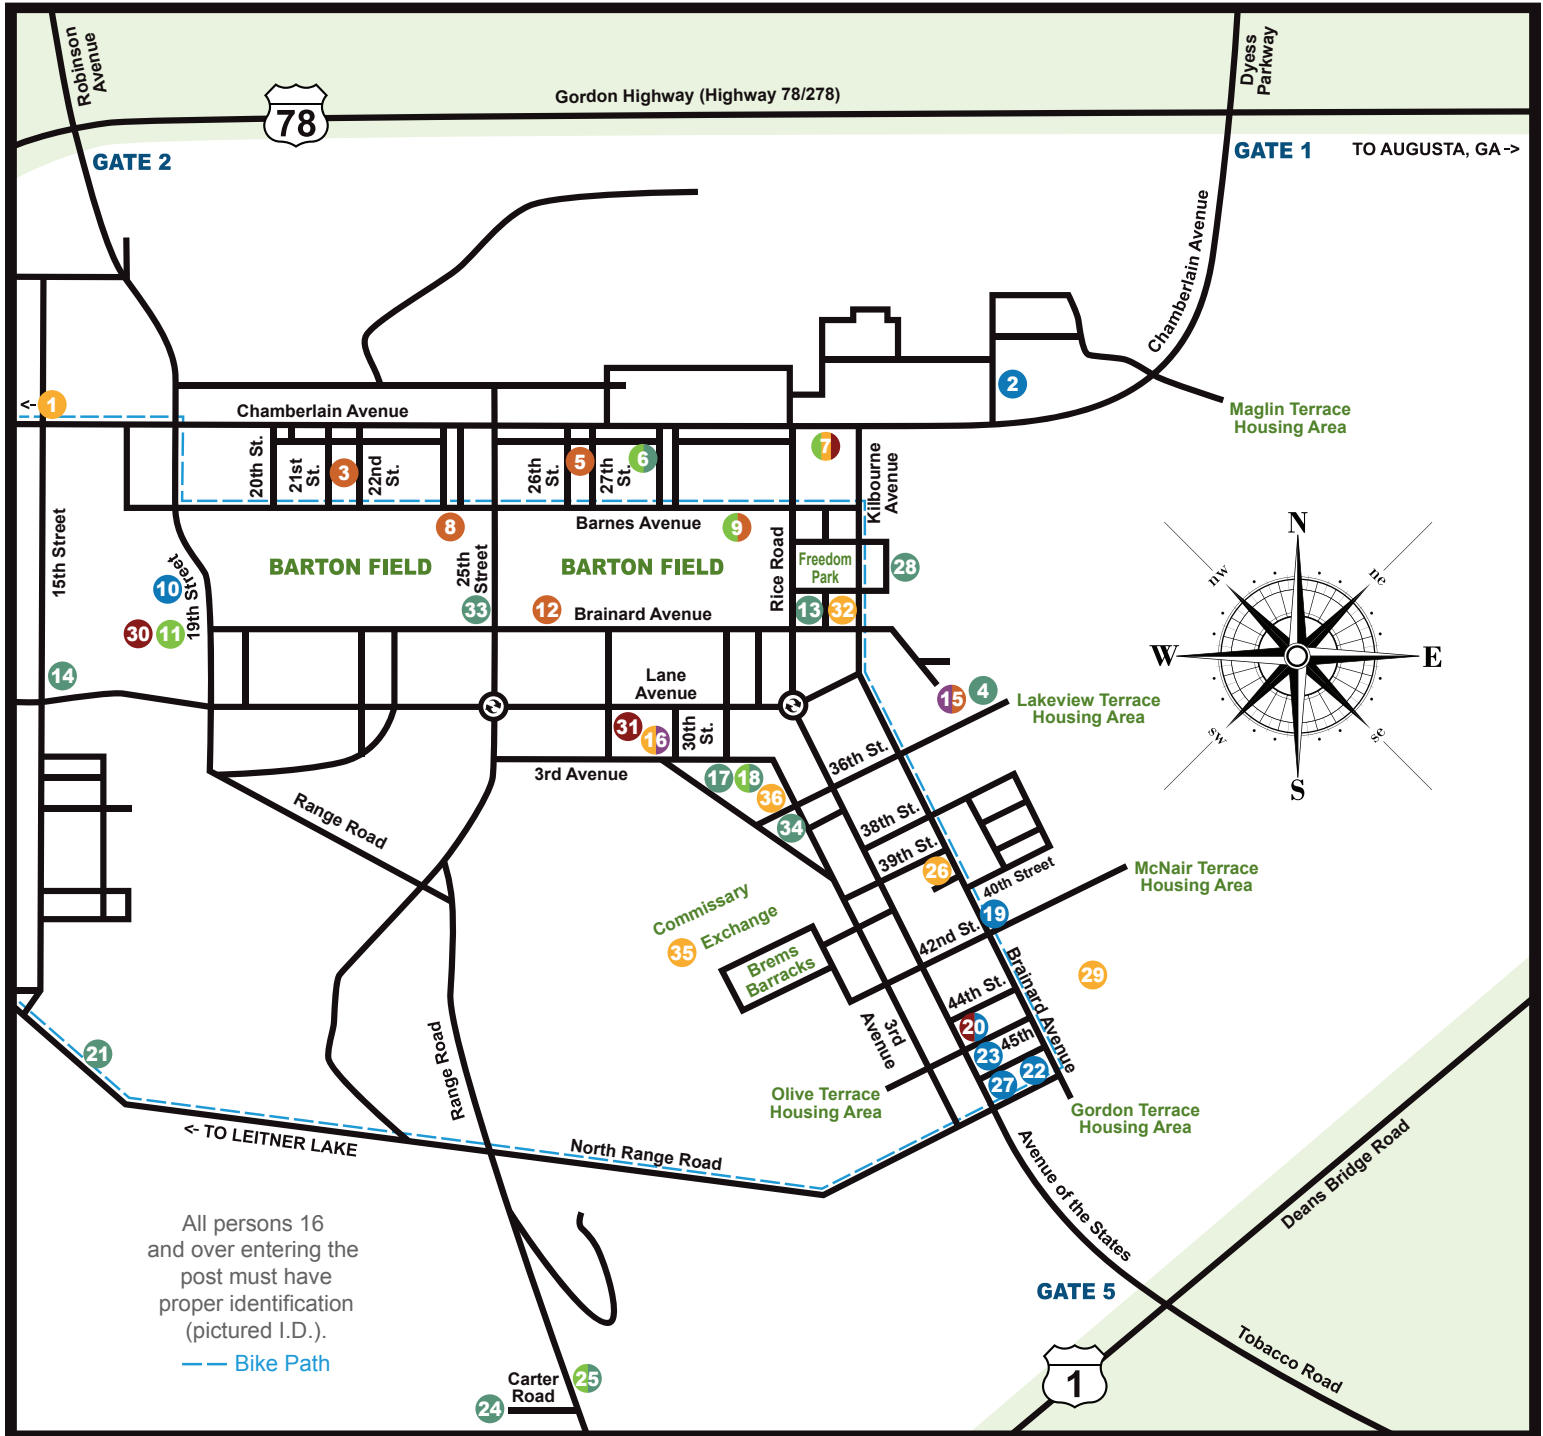

FORT GORDON MWR MAP

FORT GORDON MWR MAP KEY

CHILD & YOUTH SERVICES

- 2 CDC East
- 10 CDC West
- 19 Teen Center
- 20 Parent Outreach Services
- 22 School Age Center
- 23 CDC Main
- 27 Youth Sports & Fitness

OTHER

- 7 Darling Hall
- 20 Marketing Office
- 20 Recreation Office
- 30 Duplex
- 31 DFMWR Office

LEISURE

- 4 BOSS
- 6 Alternate Escapes
- 13 Woodworth Library
- 14 Bingo Palace
- 17 Dinner Theatre
- 18 Gordon Lanes Bowling Center
- 21 Hilltop Riding Stable
- 24 Outdoor Recreation (Range 14)
- 25 Gordon Lakes Golf Club
- 28 Fort Gordon Disc Golf Course
- 33 Sports & Equipment
- 34 Aladdin Travel

DINING

- 6 Alternate Escapes Café
- 7 MWR Café
- 9 Lift-A-Latte
- 11 Gordon's Conference & Catering
- 18 Heroes Sports Bar
- 18 Kegler's Café
- 25 Bogey's Grill

VENUE/EQUIPMENT RENTAL

- 15 The Courtyard
- 16 Gordon Storage

SPORTS & FITNESS

- 3 Nelson Fitness Center
 - 5 Cyber Fitness Center
 - 8 Indoor Pool
 - 9 Gordon Fitness Center
 - 12 Victory Fitness Center
 - 15 Outdoor Pool & Spray Park
- ### COMMUNITY
- 1 Recycling
 - 7 ACS Relocation Readiness Services
 - 16 Gordon Car Care Auto Skills Center
 - 26 Dog Park
 - 29 Community Garden
 - 32 Family Outreach Center
 - 35 ACS Annex
 - 36 ACS (various departments)